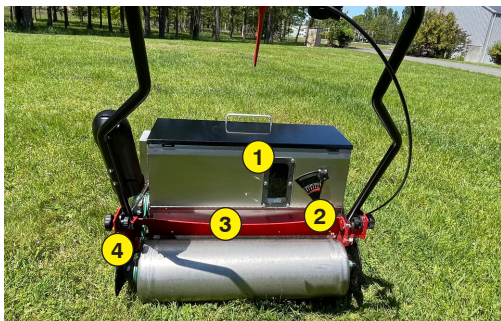

Quality of service

A large stock of spare parts is permanently maintained at our factory. Our partners have online tools and quick access to manufacturer information. Maintain the quality and performance of your Rotadairon® by using only original parts.

1. 1 Seed level indicator
2. 2 Seed flow adjustment
3. 3 Seed Depot Calibration Auger
4. 4 Quick adjustment of handlebar height
5. 5 Lithium battery
6. 6 Stainless steel gravity drill
7. 7 Advancement trigger
8. 8 Quick opening / closing system by guillotine, without flow change
9. 9 Option : Seed dibbler
10. 10 Option : Additional masses
11. 11 Option : Extra battery

Machine	e.SEEDCAR 750w
Seeding width	700 mm (27" 1/2)
Autonomy	60 - 90 minutes (≈ 2500 m²)
Lithium battery	36 V / 11.6 Ah Supplied with charger 230 V (E/F plug) Full charging time : 3h30
Total width	840 mm (33")
Front roller type	Metal mesh
Front roller diameter	220 mm (8" 1/2)
Rear roller type	Stainless steel smooth
Rear roller diameter	200 mm (7" 3/4)
Weight	74 Kg (163 lb)
Transport dimension w x L x H	860 mm x 850 mm x 1085 mm (33" 7/8 x 33" 1/2 x 42" 3/4)
Seeder	
Type of seed drill	Stainless steel gravity seed drill
Seed rate adjustment	Adjustment dial 0 to 6
Seed rate calibration	Calibration bucket
Seed drill capacity	55 liters (14,5 US gal)
Options	
- Seed dibbler - Additional masses : 14 Kg (30.8 lb) - Extra battery	

ROTADAIRON
Départementale 92 - Les Hunaudières
72230 Mulsanne - France
Mail : contacts@rotadairon.fr
Phone number : (33) 2 43 422 422

www.rotadairon.fr