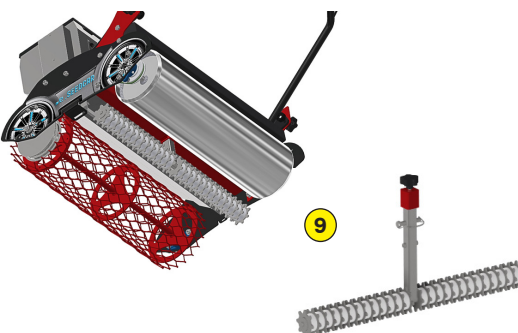

Quality of service

A large stock of spare parts is permanently maintained at our factory. Our partners have online tools and quick access to manufacturer information. Maintain the quality and performance of your Rotadairon® by using only original parts.

1. 1 Seed level indicator
2. 2 Seed flow adjustment
3. 3 Seed Depot Calibration Auger
4. 4 Quick adjustment of handlebar height
5. 5 Lithium battery
6. 6 Stainless steel gravity drill
7. 7 Advancement trigger
8. 8 Quick opening / closing system by guillotine, without flow change
9. 9 Option : Seed dibbler
10. 10 Option : Additional masses
11. 11 Option : Extra battery

Machine	e.SEEDCAR 750w
Seeding width	700 mm (27" 1/2)
Autonomy	60 - 90 minutes (≈ 2500 m²)
Lithium battery	36 V / 11.6 Ah Supplied with charger 230 V (E/F plug) Full charging time : 3h30
Total width	840 mm (33")
Front roller type	Metal mesh
Front roller diameter	220 mm (8" 1/2)
Rear roller type	Stainless steel smooth
Rear roller diameter	200 mm (7" 3/4)
Weight	74 Kg (163 lb)
Transport dimension w x L x H	860 mm x 850 mm x 1085 mm (33" 7/8 x 33" 1/2 x 42" 3/4)
Seeder	
Type of seed drill	Stainless steel gravity seed drill
Seed rate adjustment	Adjustment dial 0 to 6
Seed rate calibration	Calibration bucket
Seed drill capacity	55 liters (14,5 US gal)
Options	
- Seed dibbler - Additional masses : 14 Kg (30.8 lb) - Extra battery	

ROTADAIRON
Départementale 92 - Les Hunaudières
72230 Mulsanne - France
Mail : contacts@rotadairon.fr
Phone number : (33) 2 43 422 422

www.rotadairon.fr