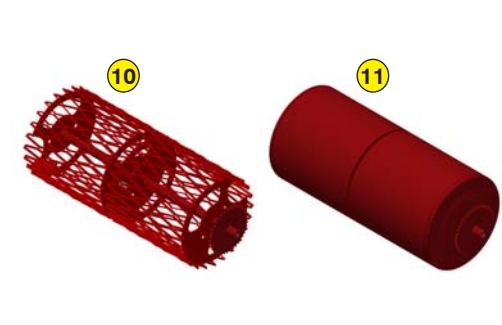

MADE IN FRANCE

SELF-PROPELLED SEEDING MACHINE

SD 700

Functions of the seeder SD 700

The Rotadairon® SD 700 is a self-propelled seeding machine designed for precision seeding, seed burial and field filling.

The Rotadairon® SD 700 can be used to sow the majority of grass varieties such as bluegrass, red fescue, ray grass, etc...

Reliable, handy and efficient, it allows you to sow quickly and effortlessly.

The metal mesh roller, at the front, wafts the soil. Then the seed drill deposits the seeds. Then the rotor claws the soil. Finally the smooth roller at the back compacts the soil ideally to obtain a good germination and avoid the marking of the steps of the user.

Maintain the quality and performance of your Rotadairon® by using only original parts.

- 1 Oil bath filter
- 2 Parking brake lever
- 3 Gearshift
- 4 Hour meter, tachometer
- 5 Seed level indicator
- 6 Seed flow adjustment
- 7 Calibration device
- 8 Pedal for engaging the seed burying rotor
- 9 Seed burying rotor
- 10 Option : Double rear metal mesh roller
- 11 Option : Double rear smooth roller

Machine	SD 700
Seeding width	700 mm (27" 1/2)
Total width	860 mm (33" 3/4)
Front roller type	Metal mesh
Front roller diameter	330 mm (13")
Rear roller type	Smooth
Rear roller diameter	330 mm (13")
Weight	232 Kg (512 lb)
Transport dimension w x L x H	860 mm x 1200 mm x 1310 mm (33" 7/8 x 47" 1/4 x 51" 5/8)
Motorization	
Engine type	Honda thermal gas engine 4.5 HP
Engine air cleaner	Oil bath air cleaner
Transmission	4 forward speeds, 1 reverse
Seeder	
Type of seed drill	Stainless steel gravity seed drill
Seed rate adjustment	Adjustment dial 0 to 6
Seed rate calibration	Calibration bucket
Seed drill capacity	55 liters (14,5 US gal)
Options	- Double rear metal mesh roller - Double rear smooth roller