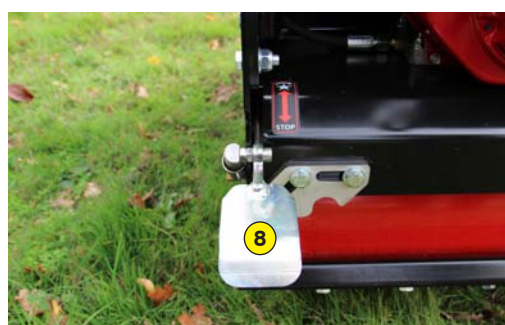

The Rotadairon® SD 700 is driven by the rear packer roller.

Quality of service

A large stock of spare parts is permanently maintained at our factory. Our partners have online tools and quick access to manufacturer information.

Maintain the quality and performance of your Rotadairon® by using only original parts.

1. 1 Oil bath filter
2. 2 Parking brake lever
3. 3 Gearshift
4. 4 Hour meter, tachometer
5. 5 Seed level indicator
6. 6 Seed flow adjustment
7. 7 Calibration device
8. 8 Pedal for engaging the seed burying rotor
9. 9 Seed burying rotor
10. 10 Option : Double rear metal mesh roller
11. 11 Option : Double rear smooth roller

Machine	SD 700
Seeding width	700 mm (27" 1/2)
Total width	860 mm (33" 3/4)
Front roller type	Metal mesh
Front roller diameter	330 mm (13")
Rear roller type	Smooth
Rear roller diameter	330 mm (13")
Weight	232 Kg (512 lb)
Transport dimension w x L x H	860 mm x 1200 mm x 1310 mm (33" 7/8 x 47" 1/4 x 51" 5/8)
Motorization	
Engine type	Honda thermal gas engine 4.5 HP
Engine air cleaner	Oil bath air cleaner
Transmission	4 forward speeds, 1 reverse
Seeder	
Type of seed drill	Stainless steel gravity seed drill
Seed rate adjustment	Adjustment dial 0 to 6
Seed rate calibration	Calibration bucket
Seed drill capacity	55 liters (14,5 US gal)
Options	- Double rear metal mesh roller - Double rear smooth roller

ROTADAIRON
Départementale 92 - Les Hunaudières
72230 Mulsanne - France
Mail : contacts@rotadairon.fr
Phone number : (33) 2 43 422 422

www.rotadairon.fr