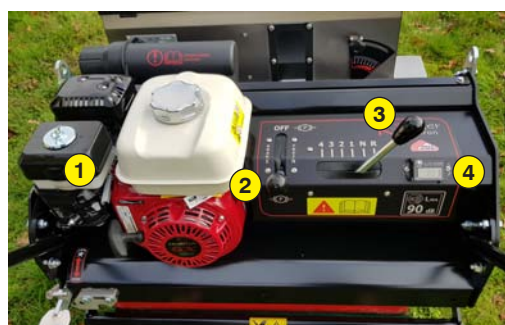

The Rotadairon® SD 700 is driven by the rear packer roller.

Quality of service

A large stock of spare parts is permanently maintained at our factory. Our partners have online tools and quick access to manufacturer information.

Maintain the quality and performance of your Rotadairon® by using only original parts.

1. 1 Oil bath filter
2. 2 Parking brake lever
3. 3 Gearshift
4. 4 Hour meter, tachometer
5. 5 Seed level indicator
6. 6 Seed flow adjustment
7. 7 Calibration device
8. 8 Pedal for engaging the seed burying rotor
9. 9 Seed burying rotor
10. 10 Option : Double rear metal mesh roller
11. 11 Option : Double rear smooth roller

Machine	SD 700
Seeding width	700 mm (27" 1/2)
Total width	860 mm (33" 3/4)
Front roller type	Metal mesh
Front roller diameter	330 mm (13")
Rear roller type	Smooth
Rear roller diameter	330 mm (13")
Weight	232 Kg (512 lb)
Transport dimension w x L x H	860 mm x 1200 mm x 1310 mm (33" 7/8 x 47" 1/4 x 51" 5/8)
Motorization	
Engine type	Honda thermal gas engine 4.5 HP
Engine air cleaner	Oil bath air cleaner
Transmission	4 forward speeds, 1 reverse
Seeder	
Type of seed drill	Stainless steel gravity seed drill
Seed rate adjustment	Adjustment dial 0 to 6
Seed rate calibration	Calibration bucket
Seed drill capacity	55 liters (14,5 US gal)
Options	- Double rear metal mesh roller - Double rear smooth roller

ROTADAIRON
Départementale 92 - Les Hunaudières
72230 Mulsanne - France
Mail : contacts@rotadairon.fr
Phone number : (33) 2 43 422 422

www.rotadairon.fr