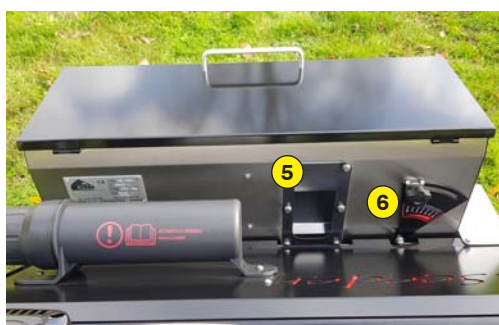

MADE IN FRANCE

SELF-PROPELLED SEEDING MACHINE

SD 700

Functions of the seeder SD 700

The Rotadairon® SD 700 is a self-propelled seeding machine designed for precision seeding, seed burial and field filling.

The Rotadairon® SD 700 can be used to sow the majority of grass varieties such as bluegrass, red fescue, ray grass, etc...

Reliable, handy and efficient, it allows you to sow quickly and effortlessly.

The metal mesh roller, at the front, wafts the soil. Then the seed drill deposits the seeds. Then the rotor claws the soil. Finally the smooth roller at the back compacts the soil ideally to obtain a good germination and avoid the marking of the steps of the user.

Maintain the quality and performance of your Rotadairon® by using only original parts.

- 1 Oil bath filter
- 2 Parking brake lever
- 3 Gearshift
- 4 Hour meter, tachometer
- 5 Seed level indicator
- 6 Seed flow adjustment
- 7 Calibration device
- 8 Pedal for engaging the seed burying rotor
- 9 Seed burying rotor
- 10 Option : Double rear metal mesh roller
- 11 Option : Double rear smooth roller

Machine	SD 700
Seeding width	700 mm (27" 1/2)
Total width	860 mm (33" 3/4)
Front roller type	Metal mesh
Front roller diameter	330 mm (13")
Rear roller type	Smooth
Rear roller diameter	330 mm (13")
Weight	232 Kg (512 lb)
Transport dimension w x L x H	860 mm x 1200 mm x 1310 mm (33" 7/8 x 47" 1/4 x 51" 5/8)
Motorization	
Engine type	Honda thermal gas engine 4.5 HP
Engine air cleaner	Oil bath air cleaner
Transmission	4 forward speeds, 1 reverse
Seeder	
Type of seed drill	Stainless steel gravity seed drill
Seed rate adjustment	Adjustment dial 0 to 6
Seed rate calibration	Calibration bucket
Seed drill capacity	55 liters (14,5 US gal)
Options	- Double rear metal mesh roller - Double rear smooth roller